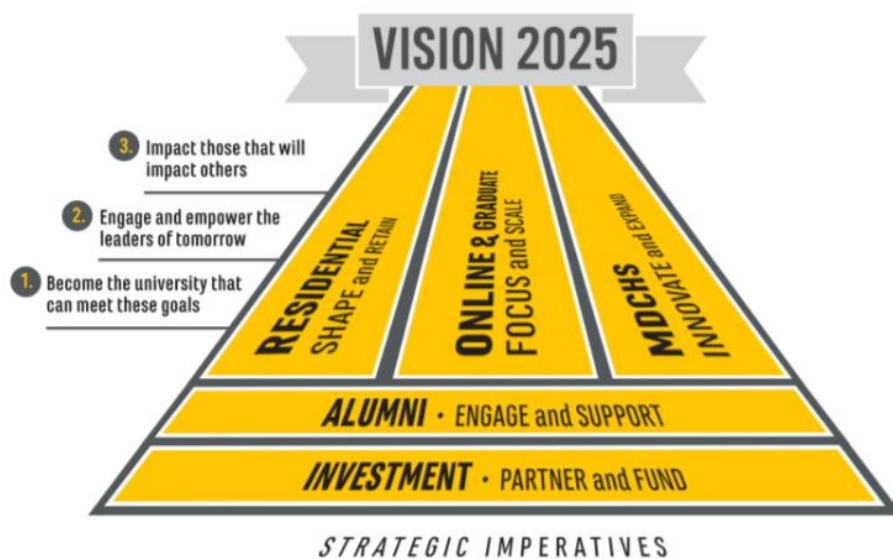

Mission

Mary Baldwin empowers leaders to pursue lives of purpose in a changing world.

Vision

Mary Baldwin University will be an innovative national model for transforming inclusive leaders to create value and meaningful change.

2020-2021 University Goals

- ① Support and sustain our mission and community (students, faculty, staff, alumni and partners) as MBU navigates the COVID-19 pandemic and advances our commitment to racial and social justice.
- ② Re-Envision MBU post-pandemic and update *MBU 2025*, drawing upon our foresight and entrepreneurial spirit.
- ③ Build upon our capacity to deliver blended/hybrid education as a university signature.
- ④ Become the university that can meet these goals by advancing organizational effectiveness to operationalize our strengths and create synergies.