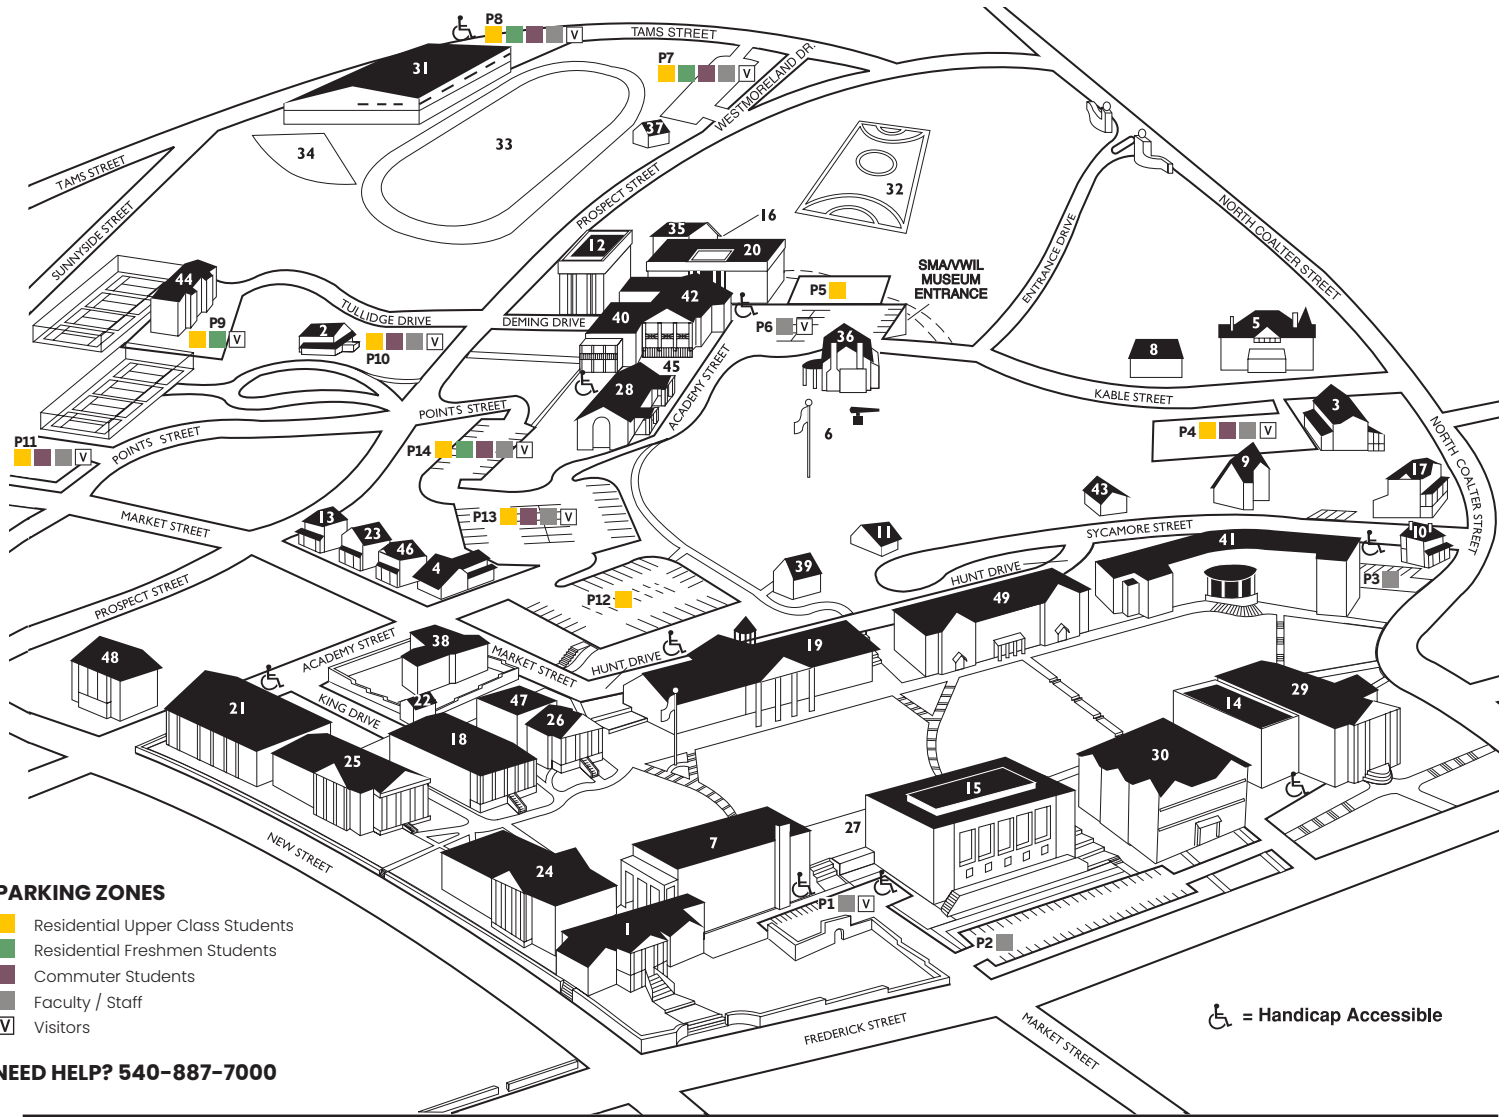

## PARKING ZONES

- Residential Upper Class Students
- Residential Freshmen Students
- Commuter Students
- Faculty / Staff
- V Visitors

**NEED HELP? 540-887-7000**

= Handicap Accessible

- |   |   |  |
|---|---|--|
| <p>1 Administration Building</p> <ul style="list-style-type: none"> <li>• Admissions</li> <li>• Financial Aid/Student Accounts</li> <li>• Jane Miller Welcome Center</li> </ul> <p>2 ADP House</p> <p>3 Alumnae House</p> <p>4 Blakely House - Health Center</p> <p>5 Bowman House</p> <p>6 Cannon Hill</p> <p>7 Carpenter Academic Hall</p> <p>8 Carriage House</p> <p>9 Chris House</p> <p>10 Coalter Street Residence House</p> <p>11 Crone House</p> <p>12 Bertie Murphy Deming Fine Arts Center</p> <ul style="list-style-type: none"> <li>• Fletcher Collins, Jr. Theatre</li> </ul> <p>13 Edmondson House</p> <p>14 James D. Francis Auditorium</p> <p>15 Martha Stackhouse Grafton Library</p> <ul style="list-style-type: none"> <li>• Center for Student Success</li> <li>• Information Technology</li> <li>• Mail Room</li> <li>• Support Services</li> </ul> <p>16 Grounds Building</p> <p>17 Hawpe House</p> <ul style="list-style-type: none"> <li>• Office of Integrated Communications</li> </ul> <p>18 Hill Top Residence Hall</p> <p>19 Lyda B. Hunt Dining Hall</p> <ul style="list-style-type: none"> <li>• Campus Store</li> <li>• Hunt Gallery</li> <li>• Nuthouse</li> </ul> | <p>20 Kable Residence Hall</p> <p>21 William Wayt King Residence Hall</p> <p>22 Little House</p> <p>23 Market Street House - WVIL</p> <p>24 Agnes R. McClung Residence Hall</p> <p>25 Baldwin Memorial Residence Hall</p> <p>26 Flora McElwee Miller Chapel</p> <p>27 Barbara Kares Page Terrace</p> <p>28 William G. Pannill Student Center</p> <ul style="list-style-type: none"> <li>• University Cafe</li> </ul> <p>29 Jesse Cleveland Pearce Science Center</p> <p>30 Cynthia Haldenby Tyson Hall</p> <ul style="list-style-type: none"> <li>• Houses PEG</li> </ul> <p>31 Physical Activities Center</p> <p>32 Lower Athletic Field</p> <p>33 SMA Worth Field</p> <ul style="list-style-type: none"> <li>• Upper Athletic Field/Track</li> </ul> <p>34 Softball Field</p> <p>35 Physical Plant</p> <p>36 President's House</p> <p>37 Former Prospect Street House</p> <p>38 Rose Terrace</p> <ul style="list-style-type: none"> <li>• Sponsored Programs and Undergraduate Research</li> <li>• Shakespeare and Performance</li> </ul> <p>39 Scott House</p> <p>40 Kable House</p> <ul style="list-style-type: none"> <li>• Inclusive Excellence</li> <li>• Student Engagement</li> </ul> <p>41 Samuel R. Spencer Jr. Residence Hall</p> | <p>42 Student Activities Center</p> <ul style="list-style-type: none"> <li>• Business Office</li> <li>• University Advancement</li> </ul> <p>43 Taylor House - Campus Safety</p> <p>44 Tullidge Residence Hall</p> <p>45 Cynthia Haldenby Tyson Terrace</p> <p>46 WVIL Supply House</p> <p>47 Consuelo Slaughter Wenger Hall</p> <ul style="list-style-type: none"> <li>• Registrar</li> <li>• Spencer Center for Civic &amp; Global Engagement</li> </ul> <p>48 Woodrow Terrace Apartments</p> <p>49 Margaret C. Woodson Residence Hall</p> |
|---|---|--|