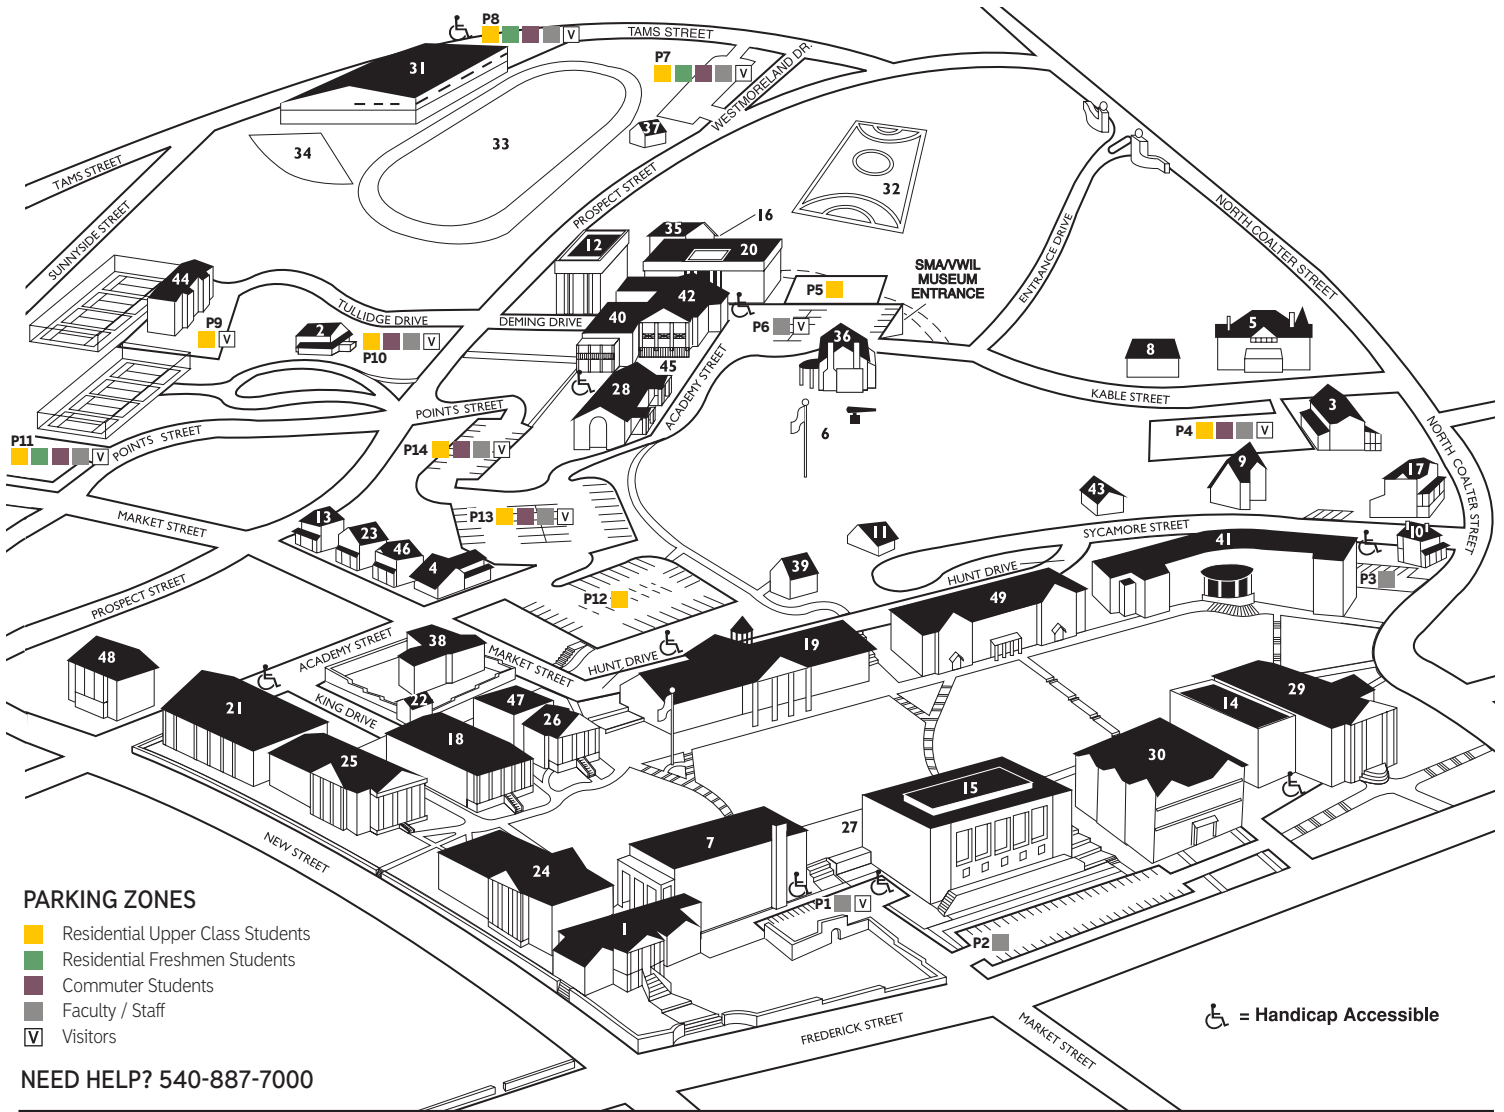

MARY BALDWIN UNIVERSITY MAIN CAMPUS

- | | | |
|---|--|---|
| <p>1 Administration Building</p> <ul style="list-style-type: none"> • Admissions • Financial Aid <p>2 MBU Online</p> <p>3 Alumnae House</p> <p>4 Blakely House - Health Center</p> <p>5 Bowman House</p> <p>6 Cannon Hill</p> <p>7 Carpenter Academic Hall</p> <p>8 Carriage House</p> <p>9 Chris House</p> <p>10 Coalter Street Residence House</p> <p>11 Crone House</p> <p>12 Bertie Murphy Deming Fine Arts Center</p> <ul style="list-style-type: none"> • Fletcher Collins, Jr. Theatre <p>13 Edmondson House</p> <p>14 James D. Francis Auditorium</p> <p>15 Martha Stackhouse Grafton Library</p> <ul style="list-style-type: none"> • Center for Student Success • Information Technology • Support Services <p>16 Grounds Building</p> <p>17 Hawpe House</p> <ul style="list-style-type: none"> • Office of Integrated Communications <p>18 Hill Top Residence Hall</p> <p>19 Lyda B. Hunt Dining Hall</p> <ul style="list-style-type: none"> • Campus Store • Hunt Gallery • Nuthouse <p>20 Kable Residence Hall</p> | <p>21 William Wayt King Residence Hall</p> <p>22 Little House</p> <p>23 Market Street House - VWIL</p> <p>24 Agnes R. McClung Residence Hall</p> <p>25 Baldwin Memorial Residence Hall</p> <p>26 Flora McElwee Miller Chapel</p> <p>27 Barbara Kares Page Terrace</p> <p>28 William G. Pannill Student Center</p> <ul style="list-style-type: none"> • College of Education • University Cafe • Post Office <p>29 Jesse Cleveland Pearce Science Center</p> <p>30 PEG Center</p> <p>31 Physical Activities Center</p> <p>32 Lower Athletic Field</p> <p>33 Upper Athletic Field/Track</p> <p>34 Softball Field</p> <p>35 Physical Plant</p> <p>36 President's House</p> <p>37 Prospect Street House</p> <p>38 Rose Terrace</p> <ul style="list-style-type: none"> • Sponsored Programs and Undergraduate Research • Shakespeare and Performance <p>39 Scott House</p> <p>40 Kable House</p> <ul style="list-style-type: none"> • Inclusive Excellence • Student Life <p>41 Samuel R. Spencer Jr. Residence Hall</p> | <p>42 Student Activities Center</p> <ul style="list-style-type: none"> • Business Office • University Advancement <p>43 Taylor House - Campus Safety</p> <p>44 Tullidge Residence Hall</p> <p>45 Cynthia Haldenby Tyson Terrace</p> <p>46 VWIL Supply House</p> <p>47 Consuelo Slaughter Wenger Hall</p> <ul style="list-style-type: none"> • Registrar • Spencer Center for Civic & Global Engagement <p>48 Woodrow Terrace Residence House</p> <p>49 Margaret C. Woodson Residence Hall</p> |
|---|--|---|